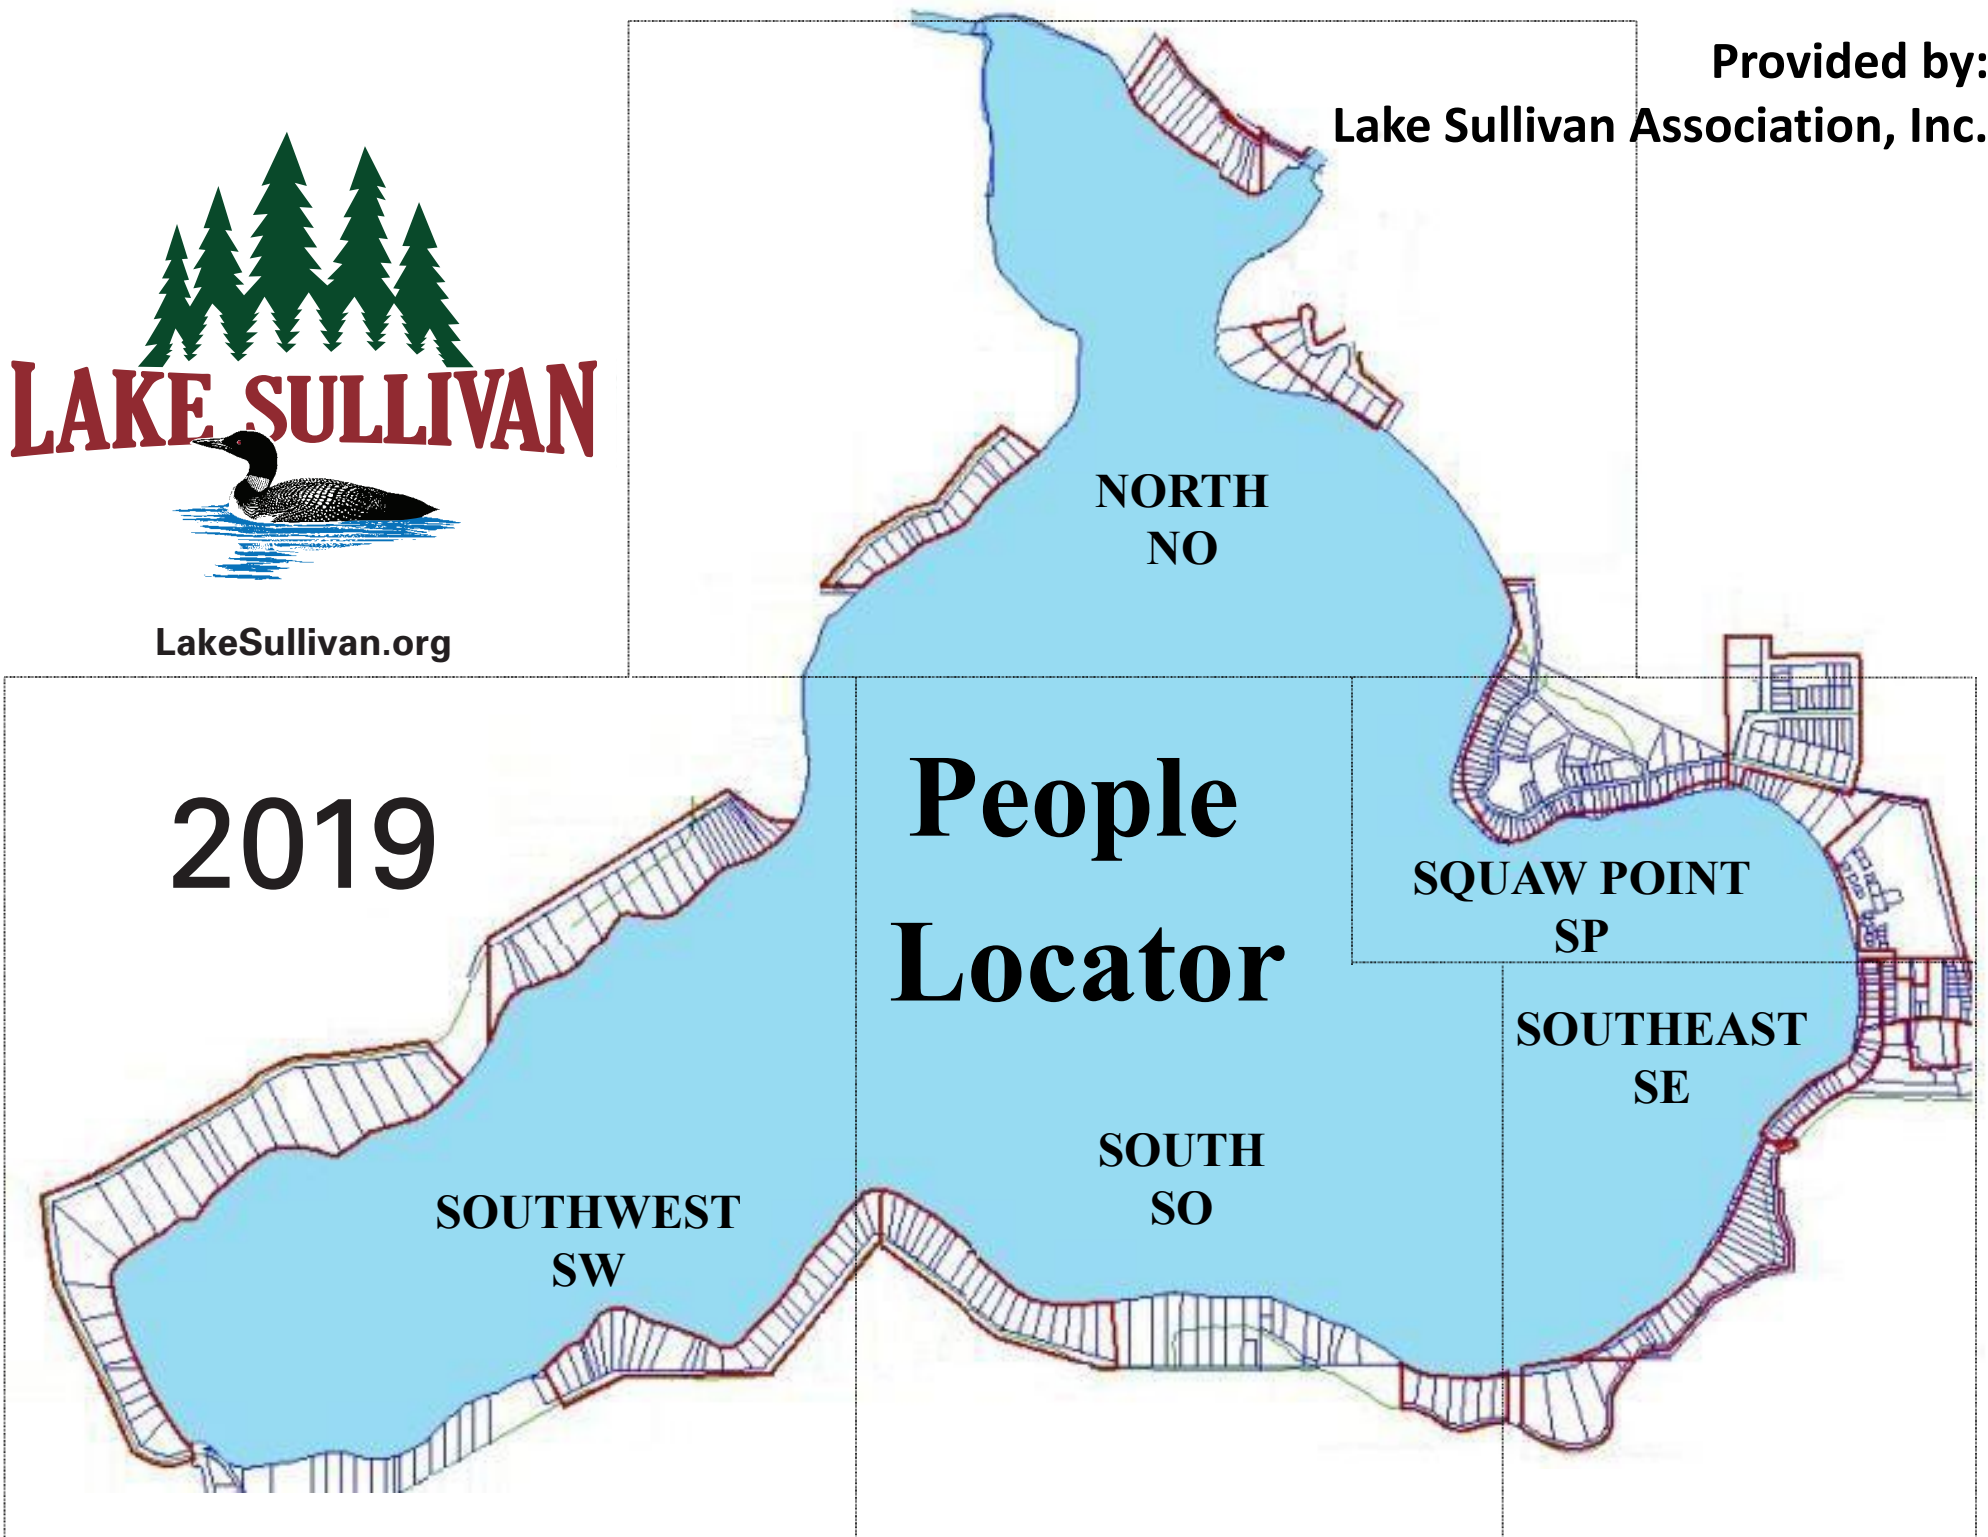

# People Locator

NORTH  
NO

SQUAW POINT  
SP

SOUTHEAST  
SE

SOUTH  
SO

SOUTHWEST  
SW

# Welcome to the 2019 Lake Sullivan People Locator

*Presented by Lake Sullivan  
Association, Inc.*

This information is not intended for use in any navigation or real estate scenario. It is simply an attempt to show the relative location of properties and associated names around Lake Sullivan. All riparian (shoreline) lake parcels are numbered but some may not be associated with a name. Parcels may not be always accurately sized. In multi-parcel ownership cases, any one of the parcels may be marked with the Loc#. Loc#\* indicates a property not on the lake but with a legal access to the lake through the numbered property.

**South**

*LAKE SULLIVAN*

## Southwest